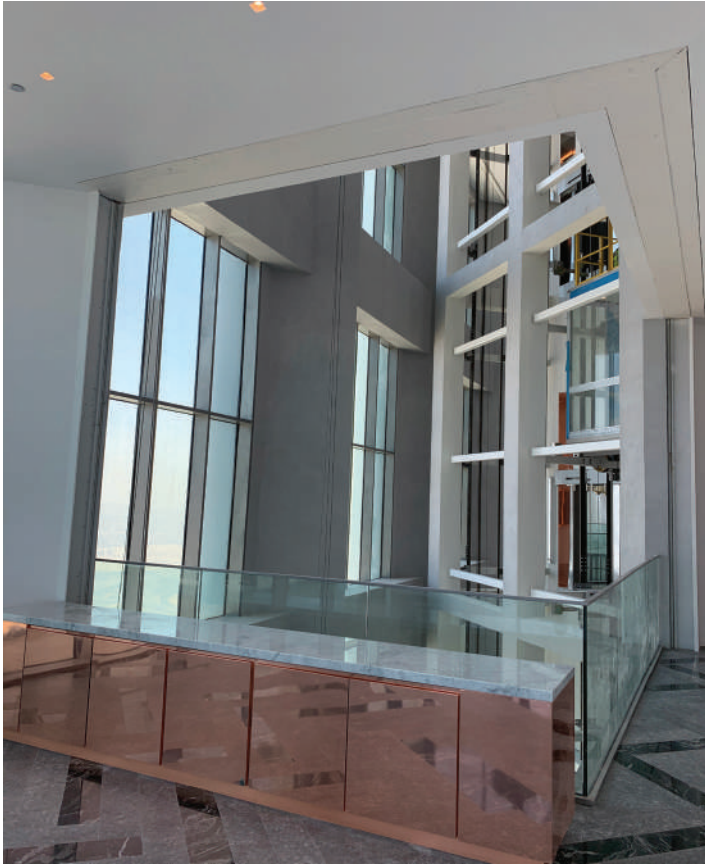

**FERCO AUTOMATIC FIRE CURTAIN - ACCORDION**

**CUTSHEET**

**DESCRIPTION**

Ferco Automatic Fire Curtains are life safety systems that are designed to arrest the spread of fire in a building. The assembly comprises a fire resistant fiberglass fabric stacked inside the headbox that is typically installed above the ceiling to be virtually invisible until activated. The curtain descends at a controlled speed upon receipt of signal from a fire alarm and provides resistance upto 60 mins for VG455 Fabric.

**PRODUCT ADVANTAGES**

- Lightweight & Compact - Reduced headroom requirement compared to a rolling fire shutter.
- State of Art Technology - Manufactured with intricacy using advanced machinery.
- Flexible Design Solution - Meeting Bespoke requirements.
- Improved Aesthetics & Mechanics - Negates the requirement for corner support columns and in some cases, side guides.
- Ferco Gravity Fail Safe System - Guaranteed deployment of the curtains at a controlled descent rate using our gravity fail safe system. Applies under any scenario such as mains power failure and damage to control systems

## CUTSHEET

PRODUCT SPECIFICATIONS	
Fabric	Ferco Fire Accordion (Fire) 1 Hour VG 455 - Medium weight fiberglass fabric
Headbox	Galvanized Steel
Standard Headbox Size	450 X 275mm Upto 3m 450 X 475mm 3 to 7m
Standard Headbox Material	Galvanized Steel
Side Guide Material	2 mm thick GI
Bottom tray material	1.5 mm thick GI
Motor	24V DC
Descent Rate	Synchronised at > 0.15 m/s (6"/s)
Standard Operation	Gravity Fail Safe System