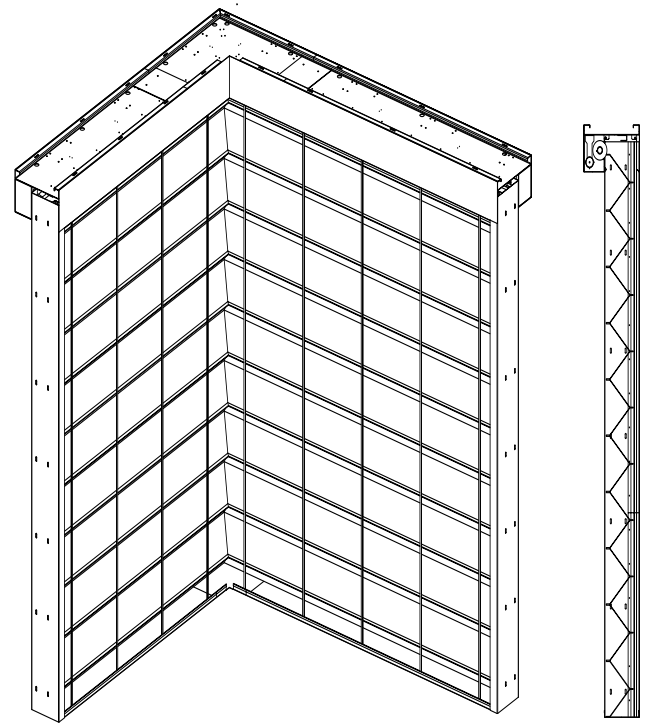

**FERCO AUTOMATIC FIRE CURTAIN - ACCORDION**

**CUTSHEET**

**DESCRIPTION**

Ferco Automatic Fire Curtains are life safety systems that are designed to arrest the spread of fire in a building. The assembly comprises a fire resistant fiberglass fabric stacked inside the headbox that is typically installed above the ceiling to be virtually invisible until activated. The curtain descends at a controlled speed upon receipt of signal from a fire alarm and provides resistance upto 60 mins for VG455 Fabric.

**PRODUCT PERFORMANCE**

Models	Ferco Fire Accordion (Fire) 1 Hour
Single Shaft Drive	Yes
Multiple Angles	Yes
Layouts	Open and Closed
Max width (m)	250
Max Drop (m)	12
Classification	<ul style="list-style-type: none"> <li>• <b>Ferco Fire Accordion (Fire) 1 Hour</b> Rated upto 60 minutes in gypsum &amp; masonry wall type constructions</li> </ul>
Test Standard	UL 10D UL 1784 (closed system only)
Certificate No.	R40109

## CUTSHEET

PRODUCT SPECIFICATIONS	
Fabric	Ferco Fire Accordion (Fire) 1 Hour VG 455 - Medium weight fiberglass fabric
Headbox	Galvanized Steel
Standard Headbox Size	450 X 275mm Upto 3m 450 X 475mm 3 to 7m
Standard Headbox Material	Galvanized Steel
Side Guide Material	2 mm thick GI
Bottom tray material	1.5 mm thick GI
Motor	24V DC
Descent Rate	Synchronised at > 0.15 m/s (6"/s)
Standard Operation	Gravity Fail Safe System